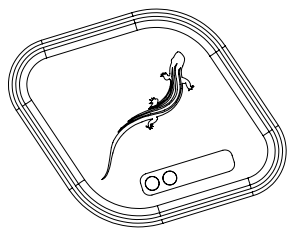

THUDBUSTER

GENERATION 4 - TOOL FREE ELASTOMER

Outer Short Travel Elastomer - Stays in the seatpost

Inner Short Travel Elastomer - Removable to tune for rider weight

To identify the firmness of the elastomer, find this rectangular area on the bottom of the inner elastomer:

Extra Soft
Under 100lb (45kg)
Part Number: AAE0270-40

Soft
100-150lb (45-68kg)
Part Number: AAE0270-50

Medium
150-200lb (68-90kg)
Part Number: AAE0270-60

Firm
200-250lb (90-115kg)
Part Number: AAE0270-70

Extra Firm
250-330lb (115-150kg)
Part Number: AAE0270-80

RIDER WEIGHT		ELASTOMER RECOMMENDATION
(lbs)	(kg)	
Under 100lbs	Under 45kg	Extra Soft 
100lbs-150lbs	45kg-68kg	Soft 
150lbs-200lbs	68kg-90kg	Medium 
200lbs-250lbs	90kg-115kg	Firm 
250lbs-330lbs	115kg-150kg	Extra Firm 