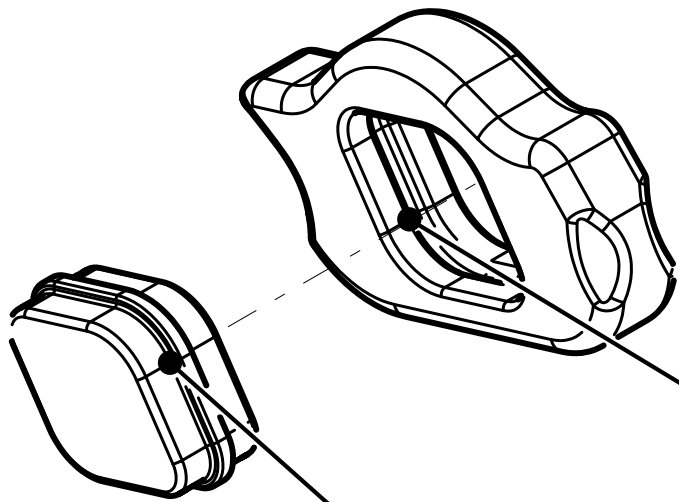

THUDBUSTER

GENERATION 4 - TOOL FREE ELASTOMER

Outer Short Travel Elastomer - Stays in the seatpost

Inner Short Travel Elastomer - Removable to tune for rider weight

To identify the firmness of the elastomer, find this rectangular area on the bottom of the inner elastomer:

Extra Soft
Under 100lb (45kg)
Part Number: AAE0270-40

Soft
100-150lb (45-68kg)
Part Number: AAE0270-50

Medium
150-200lb (68-90kg)
Part Number: AAE0270-60

Firm
200-250lb (90-115kg)
Part Number: AAE0270-70

Extra Firm
250-330lb (115-150kg)
Part Number: AAE0270-80

RIDER WEIGHT		ELASTOMER RECOMMENDATION
(lbs)	(kg)	
Under 100lbs	Under 45kg	Extra Soft 
100lbs-150lbs	45kg-68kg	Soft 
150lbs-200lbs	68kg-90kg	Medium 
200lbs-250lbs	90kg-115kg	Firm 
250lbs-330lbs	115kg-150kg	Extra Firm 