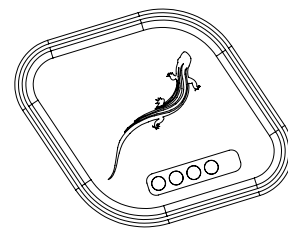

THUDBUSTER

GENERATION 4 - TOOL FREE ELASTOMER

Outer Short Travel Elastomer - Stays in the seatpost

Inner Short Travel Elastomer - Removable to tune for rider weight

To identify the firmness of the elastomer, find this rectangular area on the bottom of the inner elastomer:

Extra Soft
Under 100lb (45kg)
Part Number: AAE0270-40

Soft
100-150lb (45-68kg)
Part Number: AAE0270-50

Medium
150-200lb (68-90kg)
Part Number: AAE0270-60

Firm
200-250lb (90-115kg)
Part Number: AAE0270-70

Extra Firm
250-330lb (115-150kg)
Part Number: AAE0270-80

RIDER WEIGHT		ELASTOMER RECOMMENDATION
(lbs)	(kg)	
Under 100lbs	Under 45kg	Extra Soft 
100lbs-150lbs	45kg-68kg	Soft 
150lbs-200lbs	68kg-90kg	Medium 
200lbs-250lbs	90kg-115kg	Firm 
250lbs-330lbs	115kg-150kg	Extra Firm 