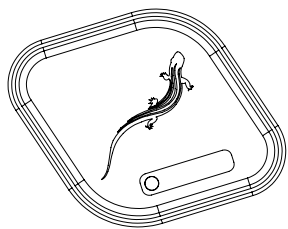

THUDBUSTER

GENERATION 4 - TOOL FREE ELASTOMER

Outer Short Travel Elastomer - Stays in the seatpost

Inner Short Travel Elastomer - Removable to tune for rider weight

To identify the firmness of the elastomer, find this rectangular area on the bottom of the inner elastomer:

Extra Soft
Under 100lb (45kg)
Part Number: AAE0270-40

Soft
100-150lb (45-68kg)
Part Number: AAE0270-50

Medium
150-200lb (68-90kg)
Part Number: AAE0270-60

Firm
200-250lb (90-115kg)
Part Number: AAE0270-70

Extra Firm
250-330lb (115-150kg)
Part Number: AAE0270-80

RIDER WEIGHT		ELASTOMER RECOMMENDATION
(lbs)	(kg)	
Under 100lbs	Under 45kg	Extra Soft 
100lbs-150lbs	45kg-68kg	Soft 
150lbs-200lbs	68kg-90kg	Medium 
200lbs-250lbs	90kg-115kg	Firm 
250lbs-330lbs	115kg-150kg	Extra Firm 