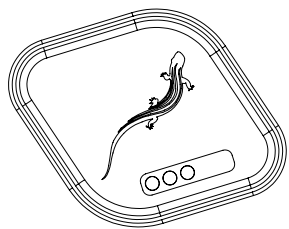

THUDBUSTER

GENERATION 4 - TOOL FREE ELASTOMER

Outer Short Travel Elastomer - Stays in the seatpost

Inner Short Travel Elastomer - Removable to tune for rider weight

To identify the firmness of the elastomer, find this rectangular area on the bottom of the inner elastomer:

Extra Soft
Under 100lb (45kg)
Part Number: AAE0270-40

Soft
100-150lb (45-68kg)
Part Number: AAE0270-50

Medium
150-200lb (68-90kg)
Part Number: AAE0270-60

Firm
200-250lb (90-115kg)
Part Number: AAE0270-70

Extra Firm
250-330lb (115-150kg)
Part Number: AAE0270-80

RIDER WEIGHT		ELASTOMER RECOMMENDATION
(lbs)	(kg)	
Under 100lbs	Under 45kg	Extra Soft 
100lbs-150lbs	45kg-68kg	Soft 
150lbs-200lbs	68kg-90kg	Medium 
200lbs-250lbs	90kg-115kg	Firm 
250lbs-330lbs	115kg-150kg	Extra Firm 