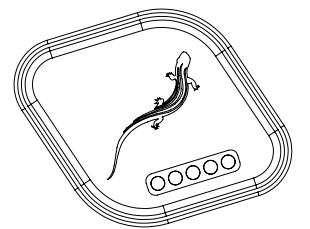

THUDBUSTER

GENERATION 4 - TOOL FREE ELASTOMER

Outer Short Travel Elastomer - Stays in the seatpost

Inner Short Travel Elastomer - Removable to tune for rider weight

To identify the firmness of the elastomer, find this rectangular area on the bottom of the inner elastomer:

Extra Soft
Under 100lb (45kg)
Part Number: AAE0270-40

Soft
100-150lb (45-68kg)
Part Number: AAE0270-50

Medium
150-200lb (68-90kg)
Part Number: AAE0270-60

Firm
200-250lb (90-115kg)
Part Number: AAE0270-70

Extra Firm
250-330lb (115-150kg)
Part Number: AAE0270-80

RIDER WEIGHT		ELASTOMER RECOMMENDATION
(lbs)	(kg)	
Under 100lbs	Under 45kg	Extra Soft 
100lbs-150lbs	45kg-68kg	Soft 
150lbs-200lbs	68kg-90kg	Medium 
200lbs-250lbs	90kg-115kg	Firm 
250lbs-330lbs	115kg-150kg	Extra Firm 